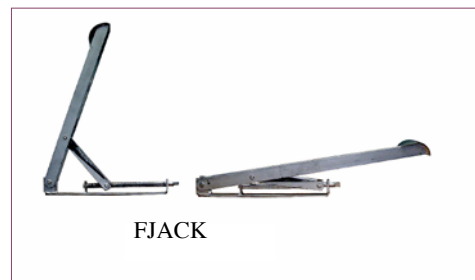

GROUP - 88 MISCELLANEOUS CARAVAN PARTS

ITEM CODE	DESCRIPTION
0111-011-0	1 CAST HEAD SUIT 2 BAR LEVEL RIDE
0111-021-0	1 CAST HEAD SUIT 4 BAR LEVEL RIDE
0136-012	4 X 4 STRAP ON TOWING MIRRORS
0136-016	STD. STRAP ON TOWING MIRRORS
0138-001	FENDER MIRROR - UNIVERSAL
0138-016	FENDER MIRROR - COMM / FALCON
3063-102	POWER INLET - WHITE
3571-001	WATER TANK 13 GAL (59LTR)
3571-002	WATER TANK 18 GAL (82LTR)
4180	82KG LEVEL RIDE KIT - 2 BAR
651004	90KG LEVEL RIDE KIT - 4 BAR
CMATE	COUPLE MATE
CSSTEP	CARAVAN STEP (PAINTED)
CSSTEP2	CARAVAN STEP (PRESSED METAL TYPE)
FJACK	CARAVAN FRONT JACK 18"
FJACK24	CARAVAN FRONT JACK 24"
FJACK27	CARAVAN FRONT JACK 27"
HJACK	CARAVAN JACK HANDLES
HJACKL	CARAVAN JACK HANDLES-LONG
JRWH	3" REAR JACK RUBBER WHEEL
RCLIP	LEVEL RIDE R-CLIP
RJACK	CARAVAN REAR JACK 19"
RJACK24	CARAVAN REAR JACK 24"
RJACK27	CARAVAN REAR JACK 27"
ROT4	4" ROTARY VENT
SJACKS	STAKKA JACKS
TT12/24	TRAILER TESTER 12/24V

GROUP - 88A MISCELLANEOUS TRAILER PARTS

ITEM CODE	DESCRIPTION
6259C	PLASTIC REGISTRATION LABEL HOLDERS
9094202077	14mm WHEEL STUDS
CLOCK	ANTI-THEFT COUPLING LOCK
COMPL	TRAILER COMPLIANCE PLATE
DEE	D-SHACKLE FOR SAFETY CHAIN -10mm
GBH	GAS BOTTLE HOLDER - 9.0KG
GBH4	GAS BOTTLE HOLDER - 4.5KG
H3270	MECH ACTUATION LEVER
JCH	JERRY CAN HOLDER
LH1	LARGE REGO LABEL HOLDER
RT2	RATCHET TIE DOWN STRAP
SC	6MM SAFETY CHAIN (APPROVED)
SC8	8mm SAFETY CHAIN
SCB	SAFETY CHAIN BRACKET/PIN
SCP	PIN ONLY SUIT CHAIN BRACKET
TCAL	ANTI LOOSE (WELD ON) TAIL GATE CATCHES
TCALB	ANTI LOOSE (BOLT ON) TAIL GATE CATCHES
TCEH	ELITE HEAVY DUTY TAIL GATE CATCHES
TCEH-T	ELITE HEAVY DUTY TONGUE
TCEL	ELITE LIGHT DUTY TAIL GATE CATCHES
TCEL-T	ELITE LIGHT DUTY TONGUE
TCMT	M.T.C.S. TAIL GATE CATCHES
TCSL	SPRING LOADED TAIL GATE CATCHES
TGH	TAIL GATE HINGES FOR TRAILERS