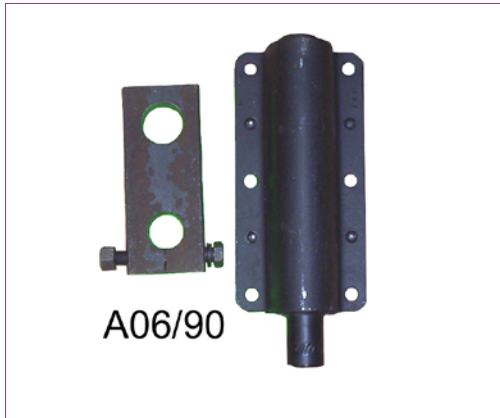

# GROUP-38 FLEXITORS

### ITEM CODE    DESCRIPTORS

A02/90	250KG FLEXITOR
A04/90	600KG FLEXITOR
A06/100	700KG FLEXITOR
A06/75	850KG FLEXITOR
A06/90	700KG FLEXITOR
A10/115	1000KG FLEXITOR
A14/115	1500KG FLEXITOR
A21/115	2040KG FLEXITOR
A33/115	2400KG FLEXITOR
A50/115	5000KG FLEXITOR

# GROUP-38A FLEXITOR UNITS - EXTRAS

### ITEM CODE    DESCRIPTORS

FXHS	FIT 1.0T HUB & STUB ASS TO FLEXITOR
FXHSE	FIT ELECTRIC BRAKE ASS TO FLEXITOR
FXHSH	FIT HYDRAULIC BRAKE ASS TO FLEXITOR
FXS	FIT 1T STUB AXLE TO FLEXITOR
FXSL14	EXTRA FOR S/LINE 14" - FLEXITOR UNITS
FXSL16	EXTRA FOR S/LINE 16" - FLEXITOR UNITS