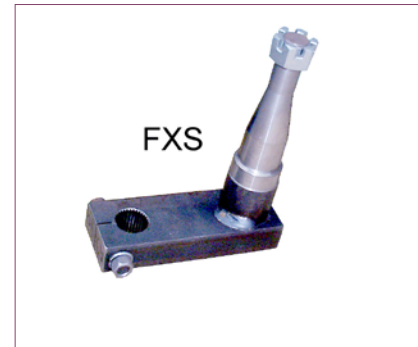

# GROUP-38 FLEXITORS

### ITEM CODE    DESCRIPTORS

A02/90	250KG FLEXITOR
A04/90	600KG FLEXITOR
A06/100	700KG FLEXITOR
A06/75	850KG FLEXITOR
A06/90	700KG FLEXITOR
A10/115	1000KG FLEXITOR
A14/115	1500KG FLEXITOR
A21/115	2040KG FLEXITOR
A33/115	2400KG FLEXITOR
A50/115	5000KG FLEXITOR

### ITEM CODE    DESCRIPTORS

FXHS	FIT 1.0T HUB & STUB ASS TO FLEXITOR
FXHSE	FIT ELECTRIC BRAKE ASS TO FLEXITOR
FXHSH	FIT HYDRAULIC BRAKE ASS TO FLEXITOR
FXS	FIT 1T STUB AXLE TO FLEXITOR
FXSL14	EXTRA FOR S/LINE 14" - FLEXITOR UNITS
FXSL16	EXTRA FOR S/LINE 16" - FLEXITOR UNITS