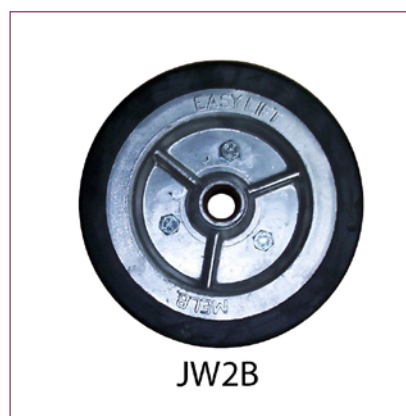

GROUP-40 JOCKEY WHEELS

ITEM CODE	DESCRIPTION
13X5WWT	13X5 WHITE WHEEL & PNEUMATIC TYRE
4210RLD	10" PNEUMATIC WHEEL & TYRE
6JWSS	6" AUST SPRING LOADED J/WHEEL
8HDJWS	8" H/DUTY AUST LOCK PIN SWIVEL J/WHEEL
8JWSS	8" AUST SPRING LOADED J/WHEEL
A115	AUTO RETRACT JOCKEY WHEEL - 1000KG
B6	JOCKEY WHEEL BEARING
BW1	6X2 BOAT TRAILER DOLLY WHEEL
BW3	10" PNEUMATIC DOLLY WHEEL - AUST
CLSS	EASYLIFT LOCK PIN SWIVEL BRACKET
JRAB800	AUTO RETRACT BRACKET - 800KG
JW2	6X2 RUBBER WHEELS - AUST
JW2A	8X2 RUBBER WHEELS
JW2B	10X2 WHEEL SUIT JWDYM/JW7
JW4B	JOCKEY WHEEL AXLES
JW5	JOCKEY WHEEL WINDING HANDLE
JW7A	INNER TUBE/FOLK SUIT JWAX
JWA400	AUTO RETRACT JOCKEY WHEEL - 400 KG
JWA800	AUTO RETRACT JOCKEY WHEEL - 800 KG
JWAX	6X2 JOCKEY WHEEL C/W CLAMP
JWAX2	6X2 DUAL J/WHEEL C/W CLAMP
JWBX	8X2 JOCKEY WHEEL C/W CLAMP
JWC3	1/2" JOCKEY WHEEL CLAMP HANDLES
JWCAX	STANDARD CLAMP - AUST
JWDYM	10X2 HEAVY DUTY J/WHEEL & SWIVEL PLATE
JWHD	8X2 HEAVY DUTY J/WHEEL & SWIVEL PLATE
JWHDA	HEAVY DUTY STAND C/W SWIVEL PLATE
JWPX	10" PNEUMATIC J/WHEEL C/W CLAMP
JWSP	8X2 SWIVEL PLATE
JWSP1	8X2 SWIVEL PLATE HANDLE ONLY
JWSP6	6X2 JOCKEY WHEEL C/W SWIVEL PLATE
JWSPLD	6X2 SWIVEL PLATE - LIGHT DUTY
JWSX15	14" ADJUSTABLE STAND C/W CLAMP
JWSX20	20" ADJUSTABLE STAND C/W CLAMP
K450	DROP LEG JACK - 4.5T
KJ70	DROP LEG JACK - 2.0T
PWMACO	10" PNEUMATIC POWER J/WHEEL (LESS CLAMP)
ST3154	ADJUSTABLE STAND 1350 KG