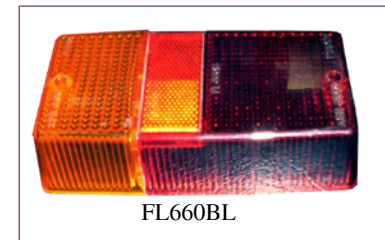

To Order: Call (03) 9772 2333 Fax: (03) 9772 4999

To Order: Call (03) 9772 2333 Fax: (03) 9772 4999

GROUP - 78A LENSES TO SUIT LAMPS

ITEM CODE	DESCRIPTION
10351-00	LENS TO SUIT 9003-50
10351-01	LENS TO SUIT 9003-50
10365-00	LENS TO SUIT 9088-00
10400-00	LENS TO SUIT 9008-00
10430-00	LENS TO SUIT 881-00-12V (CLEAR)
10430-01	LENS TO SUIT 881-00-12V (AMBER)
10430-03	LENS TO SUIT 881-00-12V (RED)
773617	LENS TO SUIT 4018 (AMBER)
773982	LENS TO SUIT 4018 (RED)
797723	LENS TO SUIT 4084
1059236	LENS TO SUIT 4800
1059967	LENS TO SUIT 4802
85705	LENS TO SUIT 85700 AND 85710
85725	LENS TO SUIT 85720 (RED)
85727	LENS TO SUIT 85720 (AMBER)
85745	LENS TO SUIT 85740 (RED)
85747	LENS TO SUIT 85740 (AMBER)
85755	LENS TO SUIT 85750
85765	LENS TO SUIT 85760 AND 85770
85785	LENS TO SUIT 85780
85795	LENS TO SUIT 85790
85835	LENS TO SUIT 85830
85885	LENS TO SUIT 85880
86015	LENS TO SUIT 86010
86025	LENS TO SUIT 86020
86035	LENS TO SUIT 86030
86085	LENS TO SUIT 86080
86155	LENS TO SUIT 86150 (RED)
86465	LENS TO SUIT 86460
86475	LENS TO SUIT 86470
FL200L	LENS TO SUIT FL200
FL400L	LENS TO SUIT FL400
FL600L	LENS TO SUIT FL600
FL660BL	LENS TO SUIT FL660B