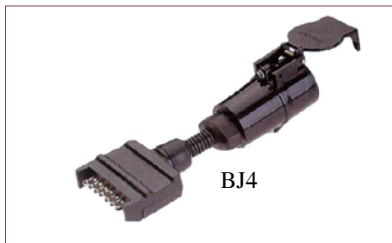

GROUP - 72 ELECTRICAL CONNECTORS

ITEM CODE DESCRIPTION

82181	7 PIN PLUG NARVA - PLASTIC
B4	7 PIN PLUG FLAT
B41	7 PIN PLUG BRITAX (SMALL) - PLASTIC
B42	7 PIN BASE BRITAX (SMALL) - PLASTIC
B43	6 PIN PLUG BRITAX (SMALL) - PLASTIC
B5	7 PIN BASE FLAT - PLASTIC
B56	7 PIN PLUG BRITAX-PLASTIC
B57	7 PIN BASE BRITAX - PLASTIC
B58	7 PIN PLUG BRITAX-METAL
B59	7 PIN BASE BRITAX - METAL
H1115	6 PIN BASE - METAL
H3515	7 PIN BASE (SMALL) - METAL
H40907	7 PIN PLUG (SMALL) - METAL
H40966	6 PIN PLUG - PLASTIC
H40975	7 PIN BASE (SMALL) - PLASTIC
H40976	7 PIN PLUG (SMALL) - PLASTIC
MB7	7 PIN BASE UTILUX - METAL
MP7	7 PIN PLUG UTILUX - METAL
PB7	7 PIN BASE UTILUX - PLASTIC
PH8000	TRAILER PLUG HOLDER
PLUGH	TRAILER PLUG HOLDER C/W SCREWS
PP7	7 PIN PLUG UTILUX - PLASTIC
TS7COV	7 PIN LARGE SOCKET (BASE)

GROUP - 74 ELECTRICAL ADAPTORS

ITEM CODE DESCRIPTION

BJ12	6P SMALL + 7P SOCKET
BJ13	7P SMALL + 6P SOCKET
BJ4	7P FLAT + 5P ROUND BASE
BJ5	7P FLAT + 5P ROUND PLUG
BJ8	7P FLAT + 7P ROUND BASE
BJ9	7P FLAT + 7P ROUND PLUG

GROUP - 76 CABLE

ITEM CODE DESCRIPTION

EC1	SINGLE CORE CABLE
EC2	2 CORE CABLE
EC5	5 CORE CABLE

ITEM CODE DESCRIPTION

LR200	70 X 20 SELF ADHESIVE
LR500	75 X 40 SELF ADH/SCREW ON
LR600	100 X 45 SELF ADHESIVE
REFA	RECTANGULAR REFLECTOR - AMBER
REFR	RECTANGULAR REFLECTOR - RED
REFW	RECTANGULAR REFLECTOR - WHITE