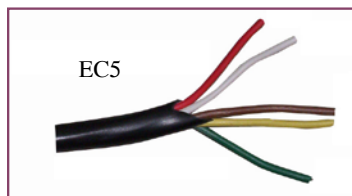

GROUP - 72 ELECTRICAL CONNECTORS

ITEM CODE DESCRIPTION

82181	7 PIN PLUG NARVA - PLASTIC
B4	7 PIN PLUG FLAT
B41	7 PIN PLUG BRITAX (SMALL) - PLASTIC
B42	7 PIN BASE BRITAX (SMALL) - PLASTIC
B43	6 PIN PLUG BRITAX (SMALL) - PLASTIC
B5	7 PIN BASE FLAT - PLASTIC
B56	7 PIN PLUG BRITAX-PLASTIC
B57	7 PIN BASE BRITAX - PLASTIC
B58	7 PIN PLUG BRITAX-METAL
B59	7 PIN BASE BRITAX - METAL
H1115	6 PIN BASE - METAL
H3515	7 PIN BASE (SMALL) - METAL
H40907	7 PIN PLUG (SMALL) - METAL
H40966	6 PIN PLUG - PLASTIC
H40975	7 PIN BASE (SMALL) - PLASTIC
H40976	7 PIN PLUG (SMALL) - PLASTIC
MB7	7 PIN BASE UTILUX - METAL
MP7	7 PIN PLUG UTILUX - METAL
PB7	7 PIN BASE UTILUX - PLASTIC
PH8000	TRAILER PLUG HOLDER
PLUGH	TRAILER PLUG HOLDER C/W SCREWS
PP7	7 PIN PLUG UTILUX - PLASTIC
TS7COV	7 PIN LARGE SOCKET (BASE)

GROUP - 74 ELECTRICAL ADAPTORS

ITEM CODE DESCRIPTION

BJ12	6P SMALL + 7P SOCKET
BJ13	7P SMALL + 6P SOCKET
BJ4	7P FLAT + 5P ROUND BASE
BJ5	7P FLAT + 5P ROUND PLUG
BJ8	7P FLAT + 7P ROUND BASE
BJ9	7P FLAT + 7P ROUND PLUG

GROUP - 76 CABLE

ITEM CODE DESCRIPTION

EC1	SINGLE CORE CABLE
EC2	2 CORE CABLE
EC5	5 CORE CABLE

ITEM CODE DESCRIPTION

LR200	70 X 20 SELF ADHESIVE
LR500	75 X 40 SELF ADH/SCREW ON
LR600	100 X 45 SELF ADHESIVE
REFA	RECTANGULAR REFLECTOR - AMBER
REFR	RECTANGULAR REFLECTOR - RED
REFW	RECTANGULAR REFLECTOR - WHITE