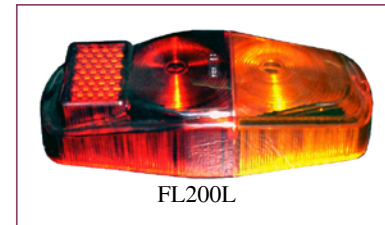

To Order: Call (03) 9772 2333 Fax: (03) 9772 4999

To Order: Call (03) 9772 2333 Fax: (03) 9772 4999

GROUP - 78A LENSES TO SUIT LAMPS

ITEM CODE	DESCRIPTION
10351-00	LENS TO SUIT 9003-50
10351-01	LENS TO SUIT 9003-50
10365-00	LENS TO SUIT 9088-00
10400-00	LENS TO SUIT 9008-00
10430-00	LENS TO SUIT 881-00-12V (CLEAR)
10430-01	LENS TO SUIT 881-00-12V (AMBER)
10430-03	LENS TO SUIT 881-00-12V (RED)
773617	LENS TO SUIT 4018 (AMBER)
773982	LENS TO SUIT 4018 (RED)
797723	LENS TO SUIT 4084
1059236	LENS TO SUIT 4800
1059967	LENS TO SUIT 4802
85705	LENS TO SUIT 85700 AND 85710
85725	LENS TO SUIT 85720 (RED)
85727	LENS TO SUIT 85720 (AMBER)
85745	LENS TO SUIT 85740 (RED)
85747	LENS TO SUIT 85740 (AMBER)
85755	LENS TO SUIT 85750
85765	LENS TO SUIT 85760 AND 85770
85785	LENS TO SUIT 85780
85795	LENS TO SUIT 85790
85835	LENS TO SUIT 85830
85885	LENS TO SUIT 85880
86015	LENS TO SUIT 86010
86025	LENS TO SUIT 86020
86035	LENS TO SUIT 86030
86085	LENS TO SUIT 86080
86155	LENS TO SUIT 86150 (RED)
86465	LENS TO SUIT 86460
86475	LENS TO SUIT 86470
FL200L	LENS TO SUIT FL200
FL400L	LENS TO SUIT FL400
FL600L	LENS TO SUIT FL600
FL660BL	LENS TO SUIT FL660B