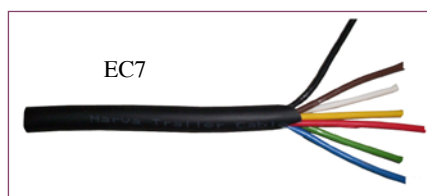

GROUP - 72 ELECTRICAL CONNECTORS

ITEM CODE DESCRIPTION

82181	7 PIN PLUG NARVA - PLASTIC
B4	7 PIN PLUG FLAT
B41	7 PIN PLUG BRITAX (SMALL) - PLASTIC
B42	7 PIN BASE BRITAX (SMALL) - PLASTIC
B43	6 PIN PLUG BRITAX (SMALL) - PLASTIC
B5	7 PIN BASE FLAT - PLASTIC
B56	7 PIN PLUG BRITAX-PLASTIC
B57	7 PIN BASE BRITAX - PLASTIC
B58	7 PIN PLUG BRITAX-METAL
B59	7 PIN BASE BRITAX - METAL
H1115	6 PIN BASE - METAL
H3515	7 PIN BASE (SMALL) - METAL
H40907	7 PIN PLUG (SMALL) - METAL
H40966	6 PIN PLUG - PLASTIC
H40975	7 PIN BASE (SMALL) - PLASTIC
H40976	7 PIN PLUG (SMALL) - PLASTIC
MB7	7 PIN BASE UTILUX - METAL
MP7	7 PIN PLUG UTILUX - METAL
PB7	7 PIN BASE UTILUX - PLASTIC
PH8000	TRAILER PLUG HOLDER
PLUGH	TRAILER PLUG HOLDER C/W SCREWS
PP7	7 PIN PLUG UTILUX - PLASTIC
TS7COV	7 PIN LARGE SOCKET (BASE)

GROUP - 74 ELECTRICAL ADAPTORS

ITEM CODE DESCRIPTION

BJ12	6P SMALL + 7P SOCKET
BJ13	7P SMALL + 6P SOCKET
BJ4	7P FLAT + 5P ROUND BASE
BJ5	7P FLAT + 5P ROUND PLUG
BJ8	7P FLAT + 7P ROUND BASE
BJ9	7P FLAT + 7P ROUND PLUG

GROUP - 76 CABLE

ITEM CODE DESCRIPTION

EC1	SINGLE CORE CABLE
EC2	2 CORE CABLE
EC5	5 CORE CABLE

ITEM CODE DESCRIPTION

LR200	70 X 20 SELF ADHESIVE
LR500	75 X 40 SELF ADH/SCREW ON
LR600	100 X 45 SELF ADHESIVE
REFA	RECTANGULAR REFLECTOR - AMBER
REFR	RECTANGULAR REFLECTOR - RED
REFW	RECTANGULAR REFLECTOR - WHITE