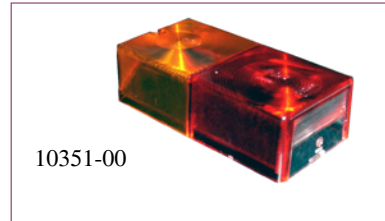

To Order: Call (03) 9772 2333 Fax: (03) 9772 4999

To Order: Call (03) 9772 2333 Fax: (03) 9772 4999

GROUP - 78A LENSES TO SUIT LAMPS

ITEM CODE	DESCRIPTION
10351-00	LENS TO SUIT 9003-50
10351-01	LENS TO SUIT 9003-50
10365-00	LENS TO SUIT 9088-00
10400-00	LENS TO SUIT 9008-00
10430-00	LENS TO SUIT 881-00-12V (CLEAR)
10430-01	LENS TO SUIT 881-00-12V (AMBER)
10430-03	LENS TO SUIT 881-00-12V (RED)
773617	LENS TO SUIT 4018 (AMBER)
773982	LENS TO SUIT 4018 (RED)
797723	LENS TO SUIT 4084
1059236	LENS TO SUIT 4800
1059967	LENS TO SUIT 4802
85705	LENS TO SUIT 85700 AND 85710
85725	LENS TO SUIT 85720 (RED)
85727	LENS TO SUIT 85720 (AMBER)
85745	LENS TO SUIT 85740 (RED)
85747	LENS TO SUIT 85740 (AMBER)
85755	LENS TO SUIT 85750
85765	LENS TO SUIT 85760 AND 85770
85785	LENS TO SUIT 85780
85795	LENS TO SUIT 85790
85835	LENS TO SUIT 85830
85885	LENS TO SUIT 85880
86015	LENS TO SUIT 86010
86025	LENS TO SUIT 86020
86035	LENS TO SUIT 86030
86085	LENS TO SUIT 86080
86155	LENS TO SUIT 86150 (RED)
86465	LENS TO SUIT 86460
86475	LENS TO SUIT 86470
FL200L	LENS TO SUIT FL200
FL400L	LENS TO SUIT FL400
FL600L	LENS TO SUIT FL600
FL660BL	LENS TO SUIT FL660B